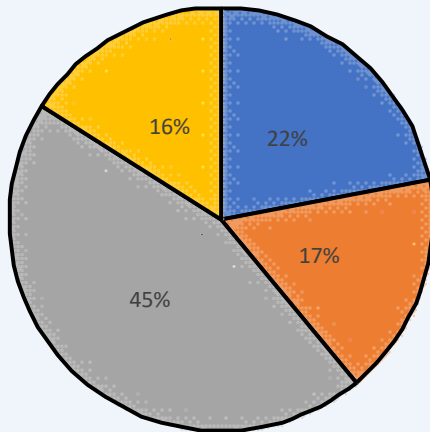

SUPPORT

- Conference Support
- Fundraising
- Groups & Campers
- Donor Support

Support Includes:

- Conference Support : Financial Support Ministry Share
- Fundraising—BBO Event, Corn Maze, Other Opportunities
- Groups & Campers—Retreats, Camper Registrations
- Donors —Contributions from supporters like you!